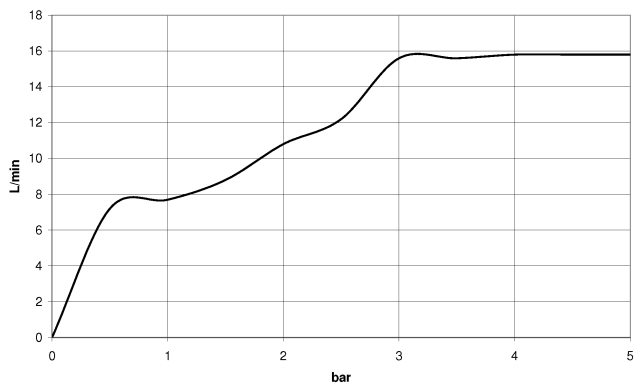

EDITION PRO Hand shower set - Chrome

27 805 626

- spray head Ø 100mm
- three settings: normal flow, soft flow, massage flow
- with anti-scale system
- metal shower hose 1250mm with integrated anti-twist protection
- shower holder rosette Ø 55mm
- max. flow 15 l/min

	Chrome	27 805 626-00
	Chrome	27 805 626-00 0050
	Matte Black	27 805 626-33 0050
	Brushed Chrome	27 805 626-93 0050

EDITION PRO Hand shower set - Chrome

27 805 626

mm [inches]

Flow rate chart

Certificates

LGA_29681.