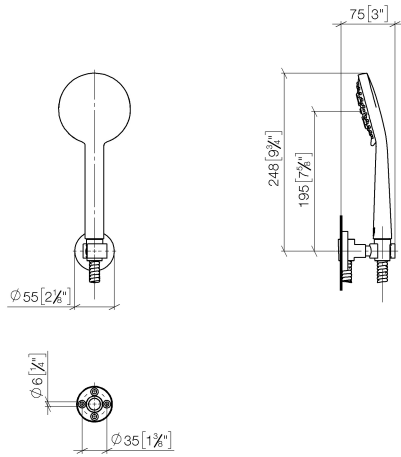

EDITION PRO Hand shower set - Chrome

27 805 626

- spray head Ø 100mm
- three settings: normal flow, soft flow, massage flow
- with anti-scale system
- metal shower hose 1250mm with integrated anti-twist protection
- shower holder rosette Ø 55mm
- max. flow 15 l/min

	Chrome	27 805 626-00
	Chrome	27 805 626-00 0050
	Matte Black	27 805 626-33 0050
	Brushed Chrome	27 805 626-93 0050

EDITION PRO Hand shower set - Chrome

27 805 626

mm [inches]

Flow rate chart

Certificates

LGA_29681.

LGA_29984.

WRAS_2304001.

EDITION PRO Hand shower set - Chrome

27 805 626

Parts for other finishes can be found here: [Chrome](#)

Spare parts list

No.	Item Number	Name	Quantity used	Delivery time
1	28 018 626-00	EDITION PRO Hand shower - Chrome	1	10
2	90 30 02 072 00-00	Metal shower hose 1/2" x 3/8" x 1250 mm - Chrome	1	10
3	28 050 625-00	Wall bracket - Chrome	1	10