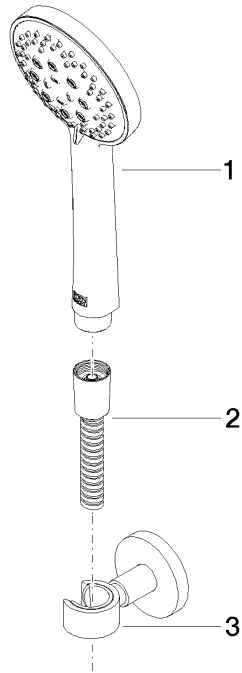

EDITION PRO Hand shower set - Chrome

27 805 626

- spray head Ø 100mm
- three settings: normal flow, soft flow, massage flow
- with anti-scale system
- metal shower hose 1250mm with integrated anti-twist protection
- shower holder rosette Ø 55mm
- max. flow 15 l/min

	Chrome	27 805 626-00
	Chrome	27 805 626-00 0050
	Matte Black	27 805 626-33 0050
	Brushed Chrome	27 805 626-93 0050

EDITION PRO Hand shower set - Chrome

27 805 626

mm [inches]

Flow rate chart

Certificates

LGA_29681.

LGA_29984.

WRAS_2304001.

EDITION PRO Hand shower set - Chrome

27 805 626

Parts for other finishes can be found here: [Chrome](#)

Spare parts list

No.	Item Number	Name	Quantity used	Delivery time
1	28 018 626-00	EDITION PRO Hand shower - Chrome	1	10
2	90 30 02 072 00-00	Metal shower hose 1/2" x 3/8" x 1250 mm - Chrome	1	10
3	28 050 625-00	Wall bracket - Chrome	1	10